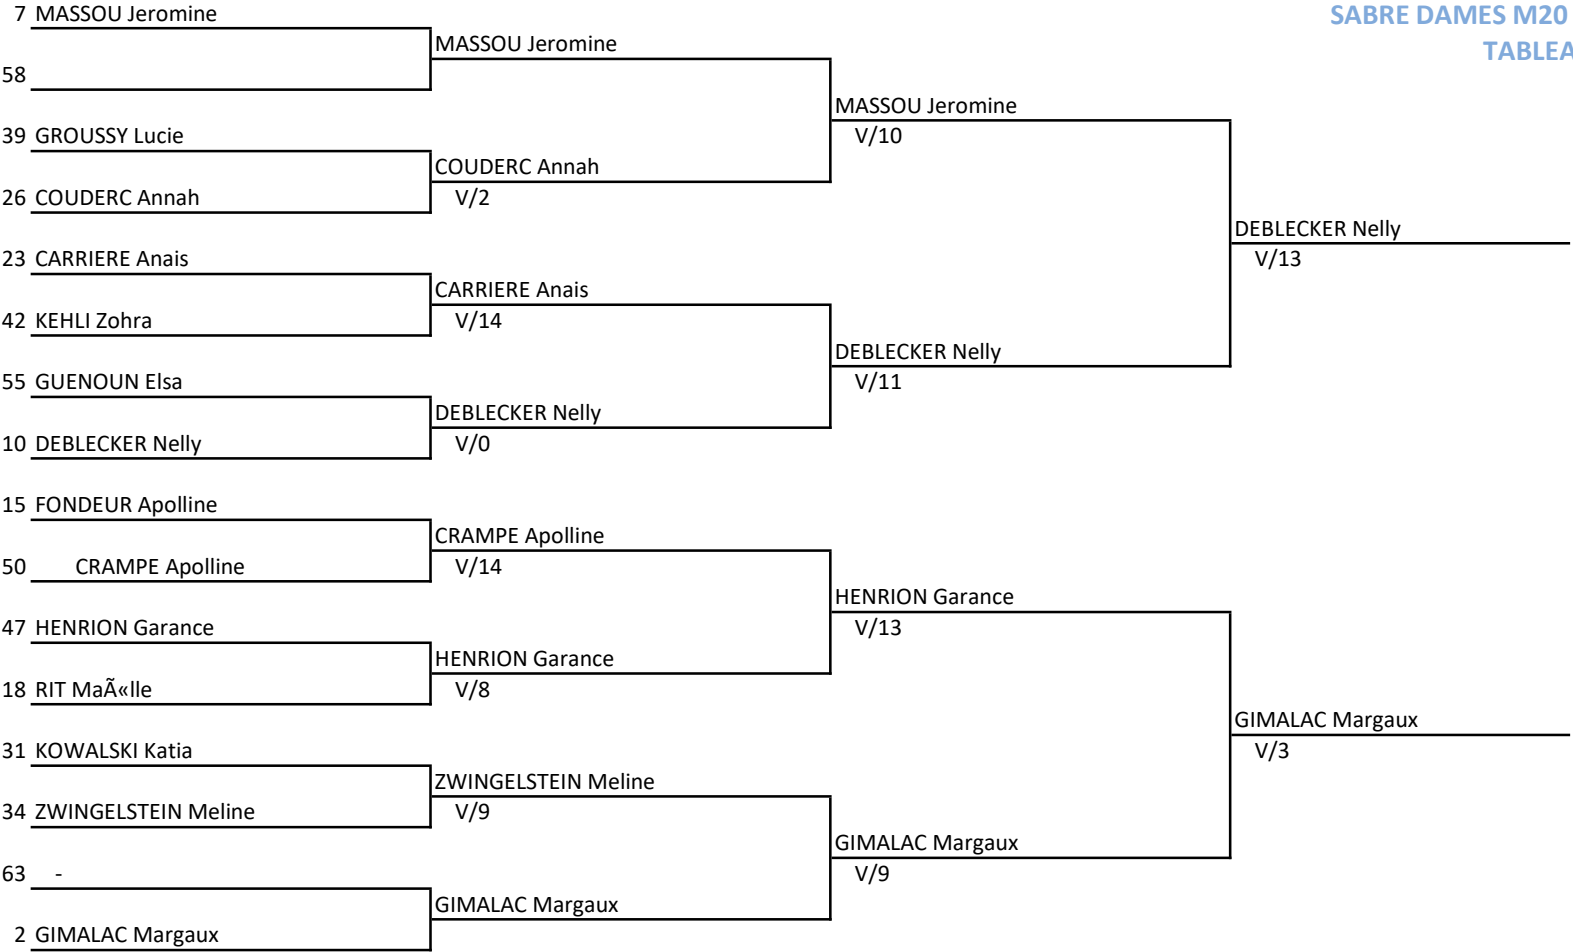

13	KLEIN Louise	KLEIN Louise		
52	CLAPIER Faustine	V/7	KLEIN Louise	
45	CANDALOT LÃ©na	BARBIER Louise	V/8	
20	BARBIER Louise	V/14		DIEBOLD DE MELLIS Juliette
29	ANCLADES Sarah	ANCLADES Sarah		V/12
36	VERVOORT Alice	V/11	DIEBOLD DE MELLIS Juliette	
61	-	DIEBOLD DE MELLIS Juliette	V/14	
4	DIEBOLD DE MELLIS Juliette			
3	NOUTCHA Sarah Camille	NOUTCHA Sarah Camille		
62	-		NOUTCHA Sarah Camille	
35	GALIFRET Mathilde	GALIFRET Mathilde	V/12	
30	BELKHODJA Mona	V/14		NOUTCHA Sarah Camille
19	THIEBAUT Margaux	THIEBAUT Margaux		V/8
46	LOBBENS Victorine	V/13	LECLERC Clemence	
51	BOULAY Anais	LECLERC Clemence	V/8	
14	LECLERC Clemence	V/8		
11	CONSCIENCE Pauline	CONSCIENCE Pauline		
54	WARRINGTON Alice AUS	V/1	CONSCIENCE Pauline	
43	COTEL Romane	ALBRECHT Anne	V/6	
22	ALBRECHT Anne	V/12		SUZANNE Coline
27	LOPEZ GUARIN Laura	LOPEZ GUARIN Laura		V/10
38	FREBAULT Jeanne	V/11	SUZANNE Coline	
59	-	SUZANNE Coline	V/14	
6	SUZANNE Coline