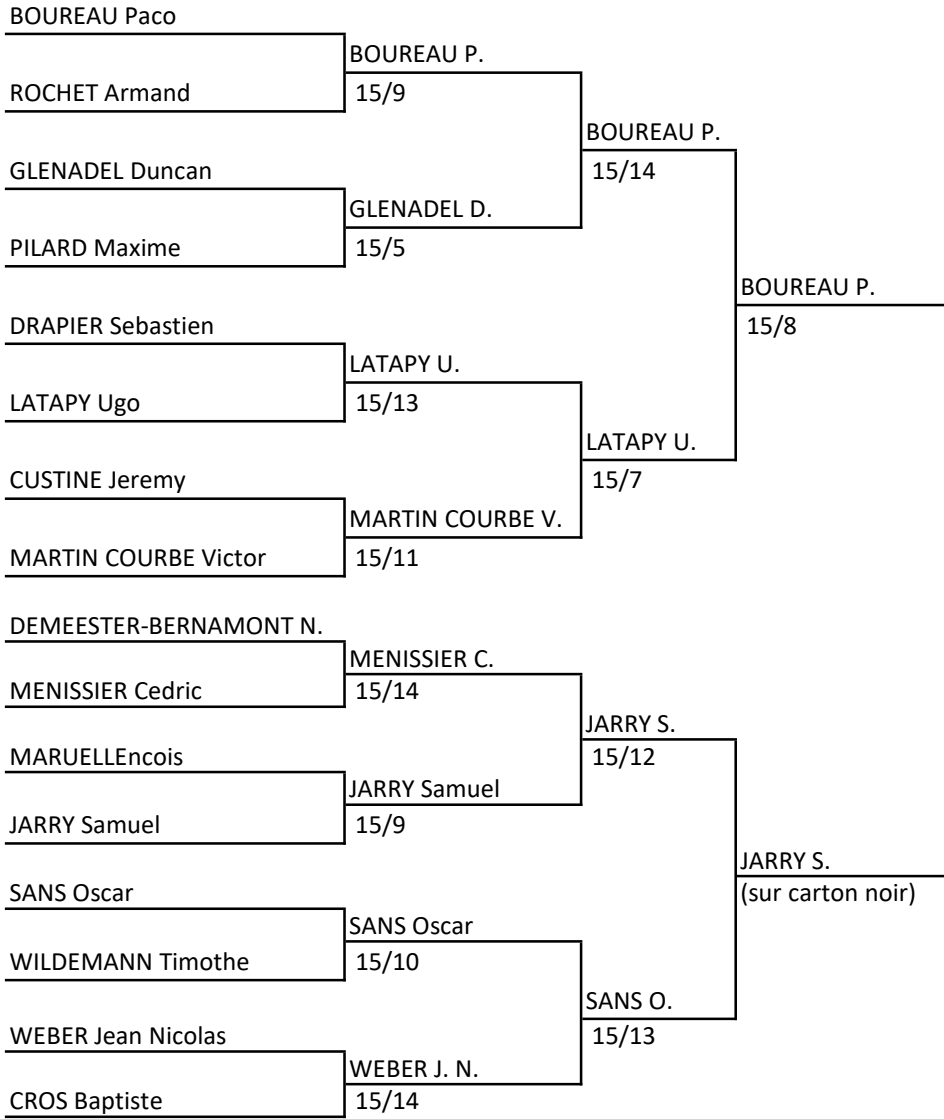

CIRCUIT NATIONAL ELITE

SABRE M20 HOMME

TED 64 A - Page 1/2

CIRCUIT NATIONAL ELITE

SABRE M20 HOMME

CIRCUIT NATIONAL ELITE

SABRE M20 HOMME

TED 8 A