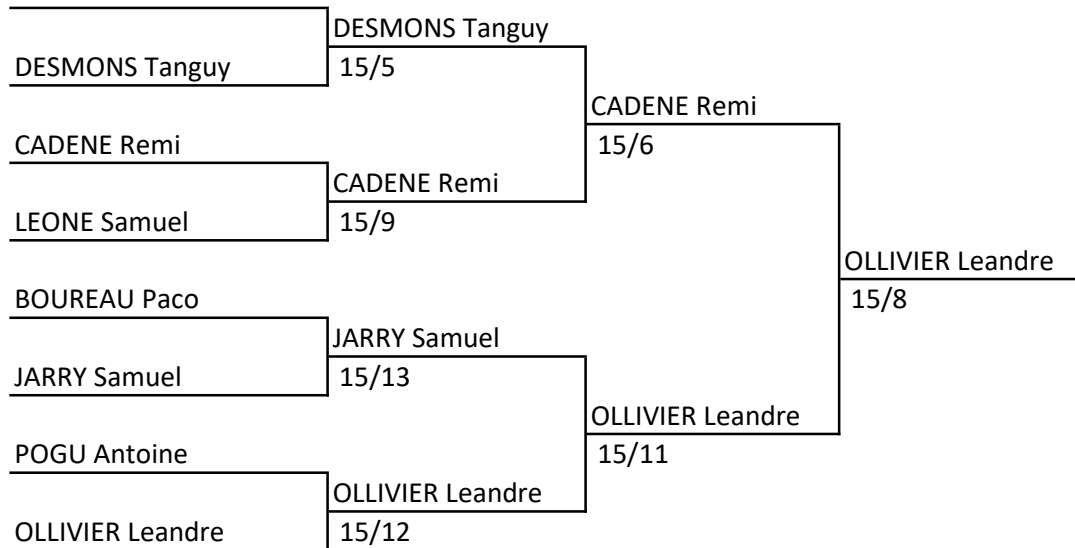

CIRCUIT NATIONAL ELITE

SABRE M20 HOMME

TED 8 A

MARTINE Thomas

TED B - Matches du T64

LE VILAIN Mathis	
ROCHE Antonin	ROCHE A. 15/14
WINANDY-PROUST Romuald	
LESIEUR Pierre	WINANDY-PROUST R. 15/10
LEBEAUME Quentin	
PLOUHINEC Bran	LEBEAUME Q. 15/6