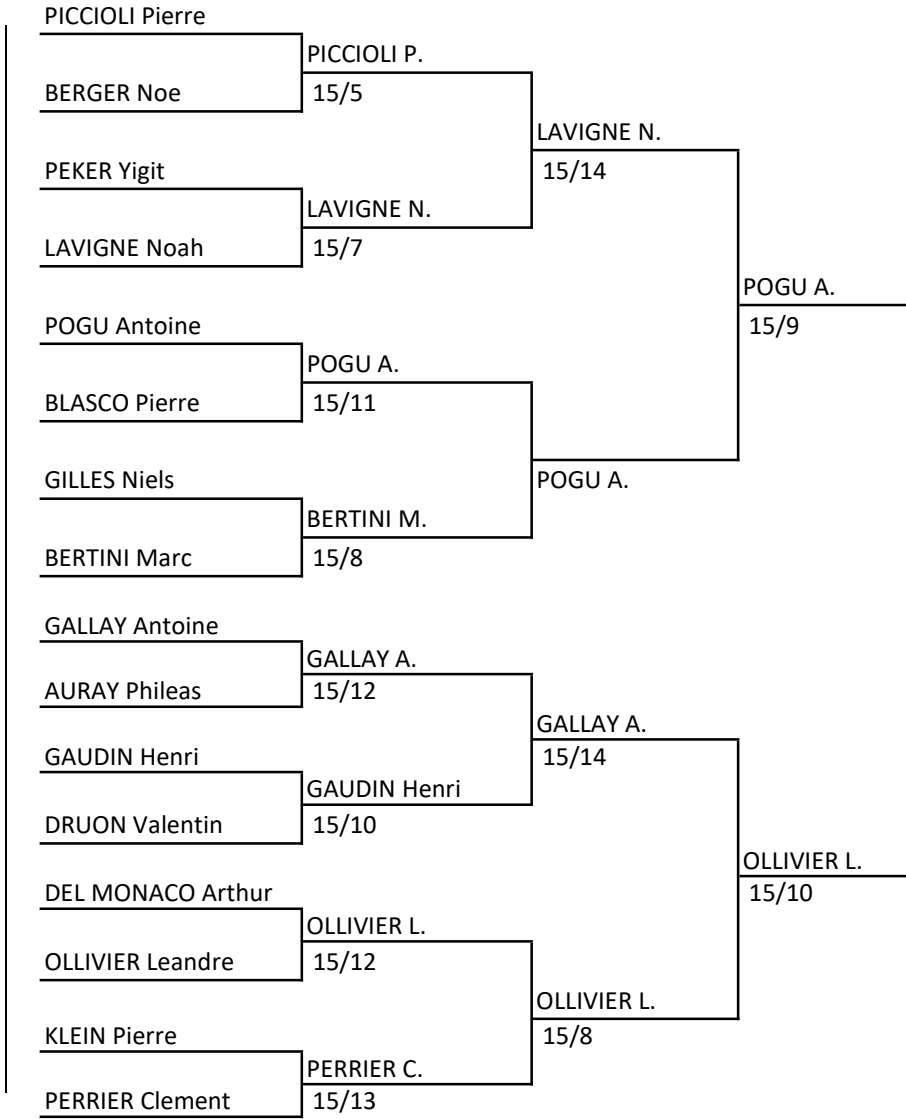

CIRCUIT NATIONAL ELITE

SABRE M20 HOMME

TED 64 A - Page 1/2

CIRCUIT NATIONAL ELITE

SABRE M20 HOMME

CIRCUIT NATIONAL ELITE

SABRE M20 HOMME

TED 8 A